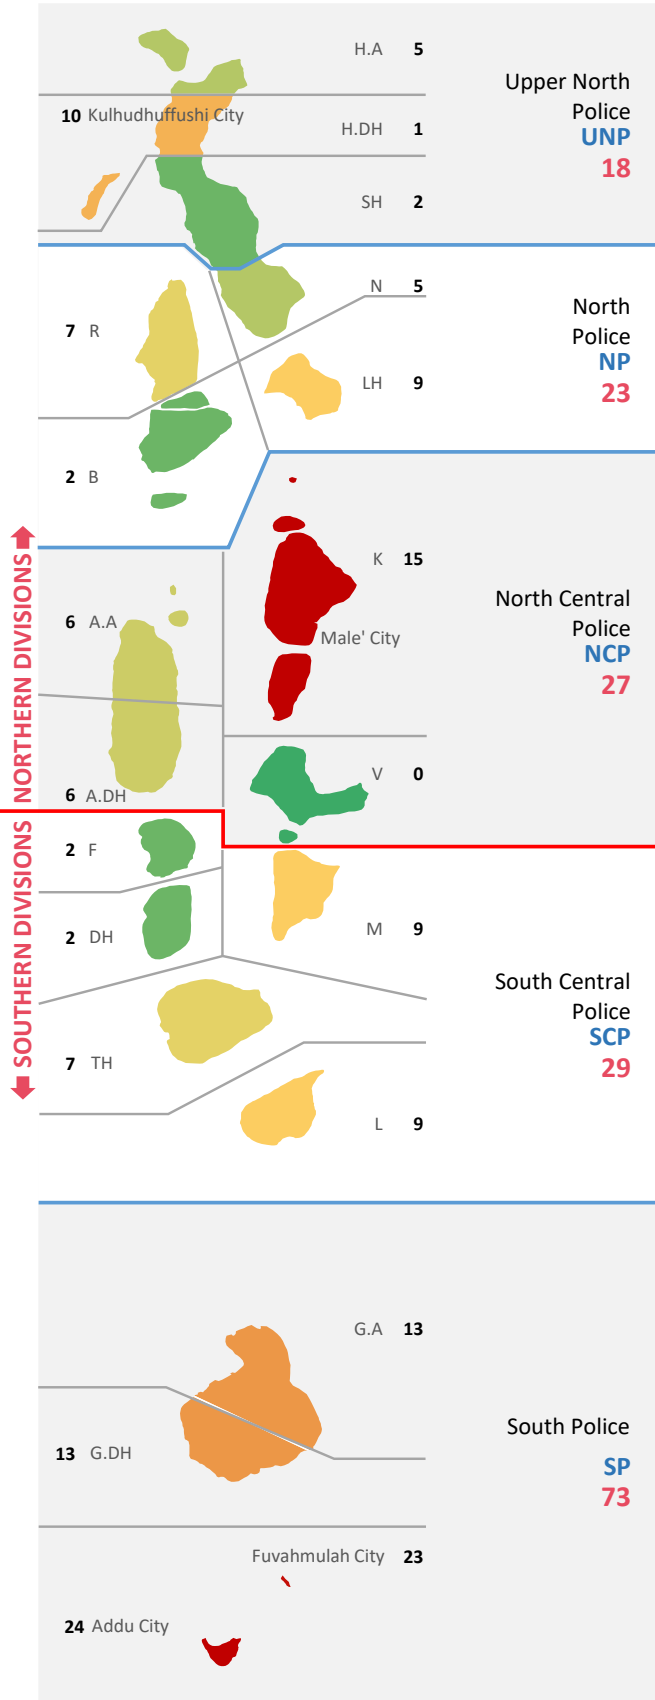

Drugs

Q2 2024