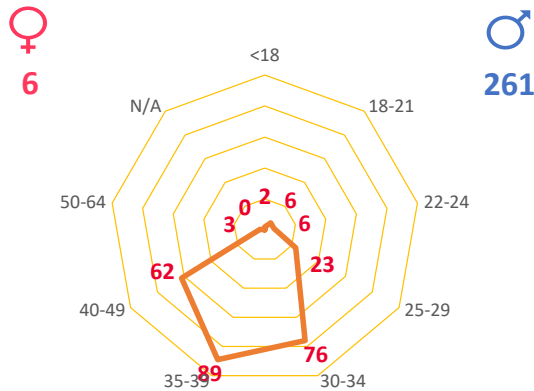

Detained Theft & Robbery