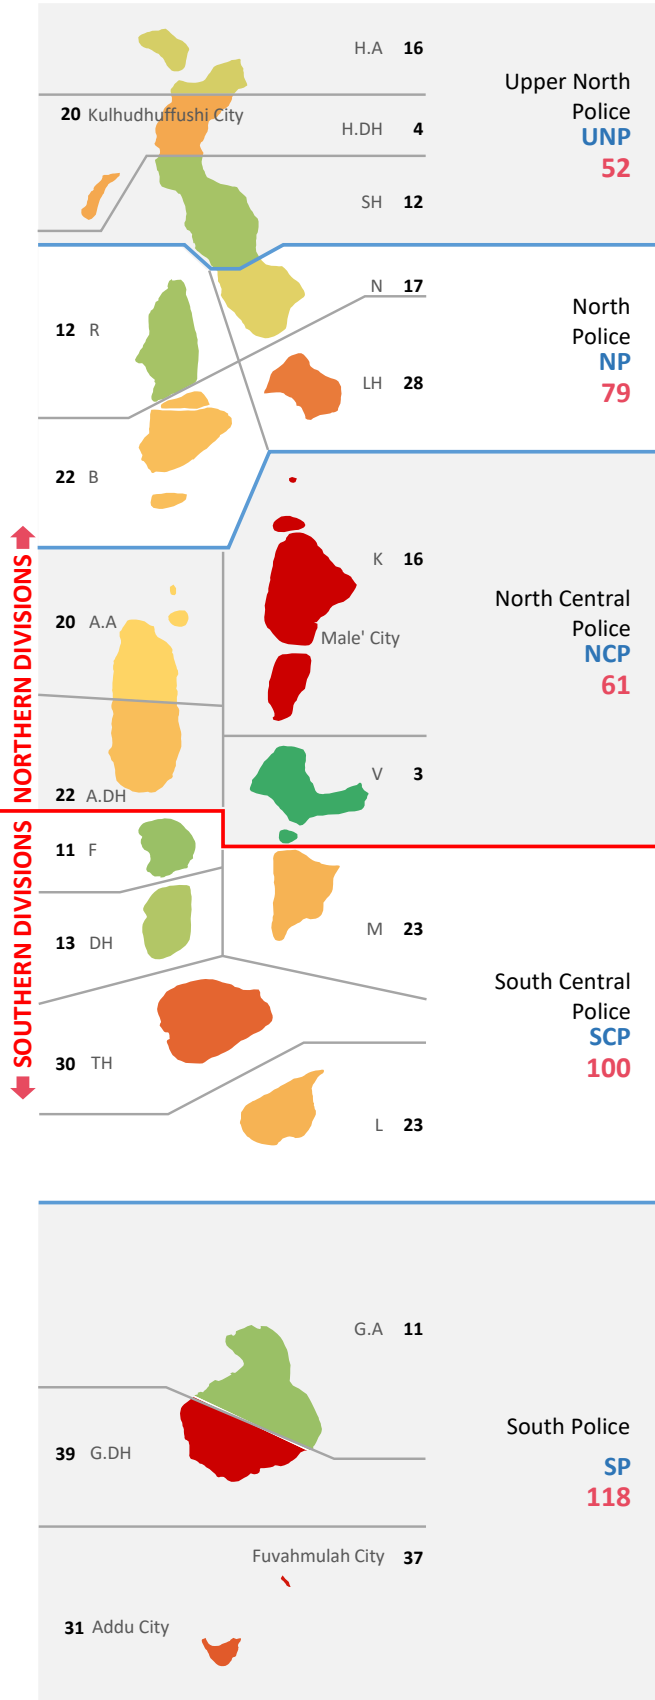

Investigated Cases

Q2 2024

Northern Division: 532 Southern Division: 499

Closed Cases

Q2 2024

Northern Division: 192 Southern Division: 218

Cases sent for Prosecution

Q2 2024

Northern Division: 40 Southern Division: 66

Domestic Violence

Q2 2024

63 Cases
Investigated

13 Detained

4 Cases forwarded to PG

Male' City: 31

Addu City: 6

Victims

Male' City : 33	
Addu City : 3	
Fuvahmulah City : 0	
Kulhudhuffushi City : 4	
Other Atolls : 45	
HA : 3	ADH : 4
HDH : 2	V : 2
SH : 1	M : 2
N : 3	F : 2
R : 3	DH : 1
B : 1	TH : 4
LH : 2	L : 2
K : 3	GA : 2
AA : 6	GDH : 2

Addu City: 7

Fuvahmulah City: 4

Kulhudhuffushi City: 7

Other Atolls: 6

Heavy Vehicles

3

Pedestrians

15