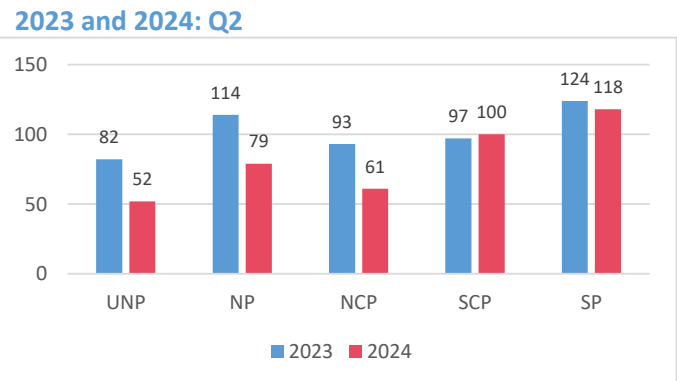

Investigated Cases

Q2 2024

Northern Division: 532 Southern Division: 499

Closed Cases

Q2 2024

Northern Division: 192 Southern Division: 218

Cases sent for Prosecution

Q2 2024

Northern Division: 40 Southern Division: 66

Domestic Violence

Q2 2024

63 Cases
Investigated

13 Detained

4 Cases forwarded to PG

Male' City: 31

Addu City: 6