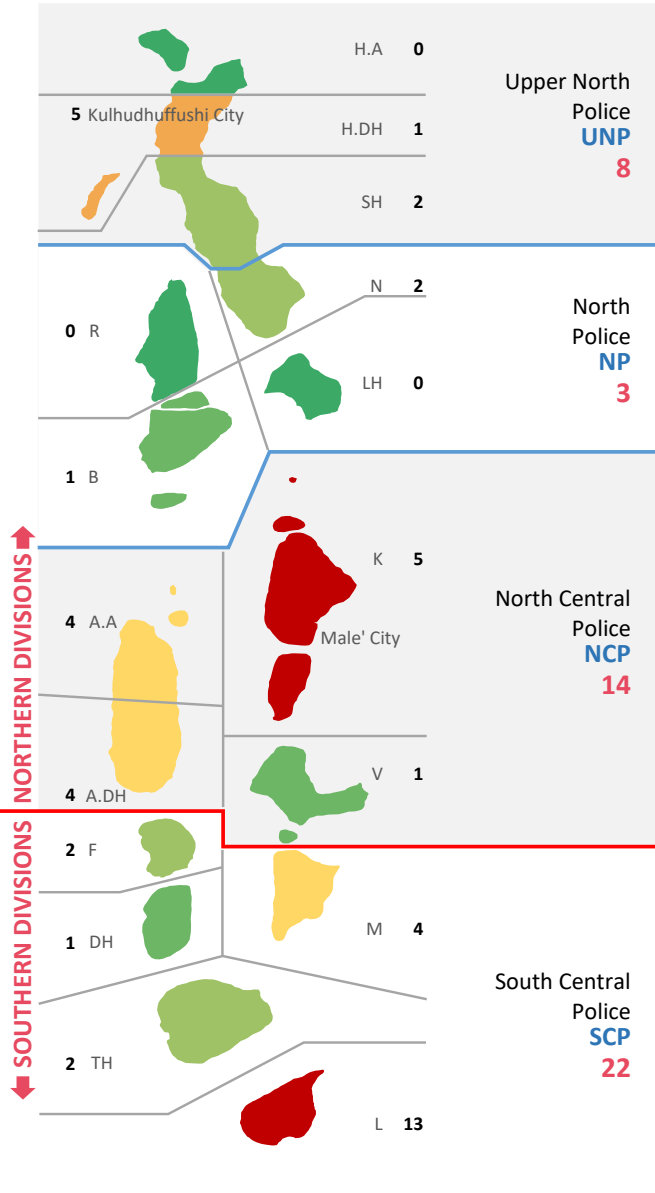

Physical Assault

Q2 2024