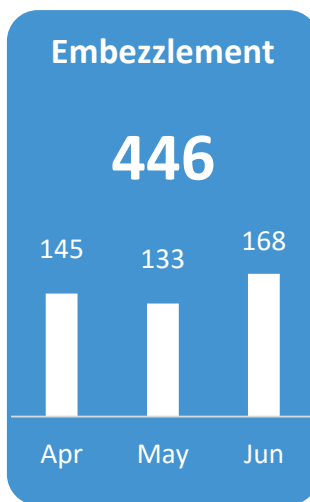

Cybercrime, Counterfeiting, Forgery, Embezzlement & Blackmailing

Q2 2024

Threats 161 Cases Investigated

Death Threats	32
Threats over SMS	4
Threats over Phone	6
Threats using weapons	10
Threats to property	4
Blackmailing using nudes	19
Threats over Internet	1
Threats using other means	84
Threatening a Police officer	1

Reported	457
Logged	161
Closed	128
PG	3
Detained	24