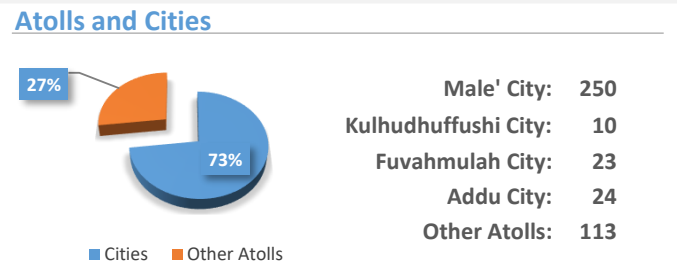

Domestic Violence

Victims

■ Children ■ Male (adults)
■ Female (adults)

Cases: Child victims

Assault	15
Blackmail	4
Drugs	0
Domestic Violence	18
Threats	3
Sexual Harassment	0
Pornography	3
Sexual Offences	56
Bullying	2
Suicides: Attempted	2

Physical Assault

Q2 2024

Drugs

Q2 2024

CRIME STATISTICS

Q2,2024

1 APR - 30 JUN

Maldives Police Service
Data Analytics (DTA)
Male' Republic of Maldives