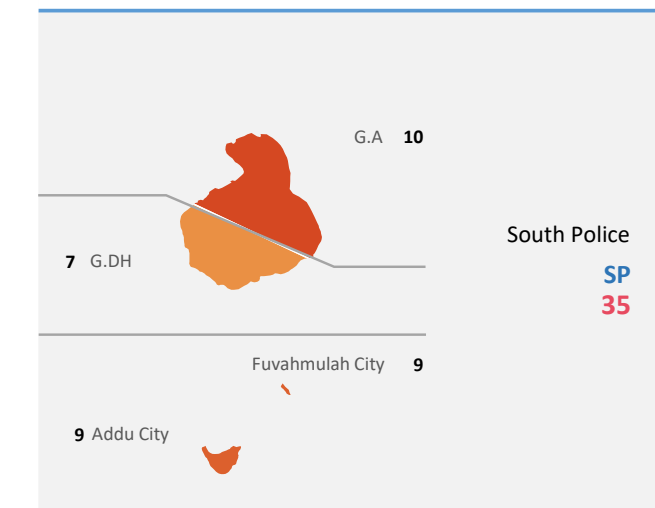

Addu City: 7

Fuvahmulah City: 4

Kulhudhuffushi City: 7

Other Atolls: 6

Heavy Vehicles

3

Pedestrians

15

Domestic Violence

Victims

■ Children ■ Male (adults)
■ Female (adults)

Cases: Child victims

Assault	15
Blackmail	4
Drugs	0
Domestic Violence	18
Threats	3
Sexual Harassment	0
Pornography	3
Sexual Offences	56
Bullying	2
Suicides: Attempted	2

Physical Assault

Q2 2024

Drugs

Q2 2024

CRIME STATISTICS

Q2,2024

1 APR - 30 JUN

Maldives Police Service
Data Analytics (DTA)
Male' Republic of Maldives