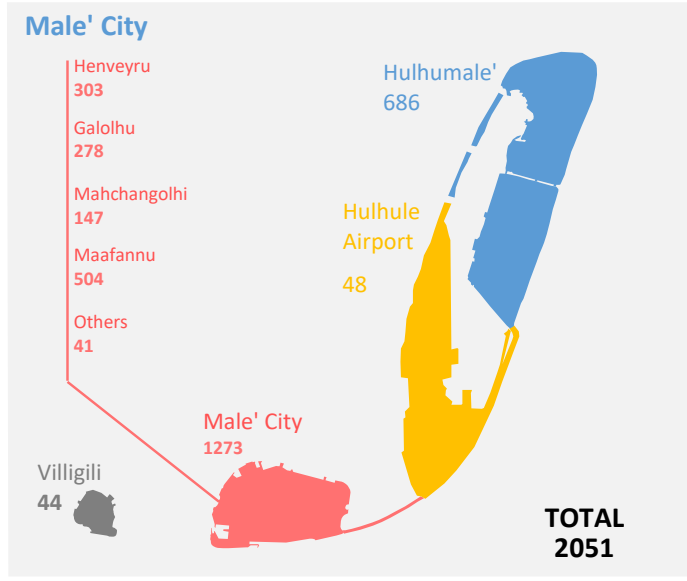

Investigated Cases

Q2 2024

Northern Division: 532 Southern Division: 499

Closed Cases

Q2 2024

Northern Division: 192 Southern Division: 218

Cases sent for Prosecution

Q2 2024

Northern Division: 40 Southern Division: 66

Domestic Violence

Q2 2024

63 Cases
Investigated

13 Detained

4 Cases forwarded to PG

Male' City: 31

Addu City: 6

Addu City: 7

Fuvahmulah City: 4

Kulhudhuffushi City: 7

Other Atolls: 6

Heavy Vehicles

3

Pedestrians

15