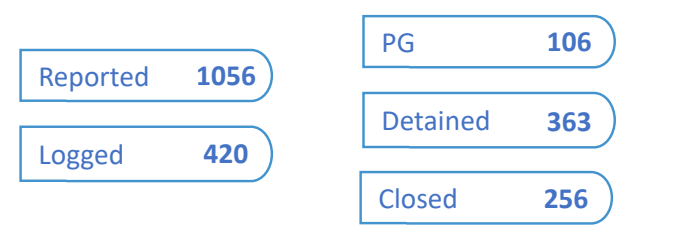

Physical Assault

Q2 2024

Drugs

Q2 2024

CRIME STATISTICS

Q2,2024

1 APR - 30 JUN

Maldives Police Service
Data Analytics (DTA)
Male' Republic of Maldives