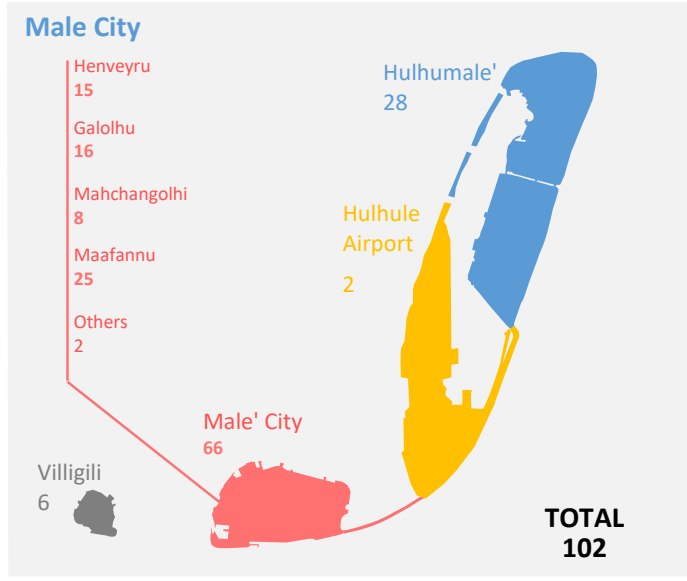

Investigated Cases

Q2 2024

Northern Division: 532 Southern Division: 499

Closed Cases

Q2 2024

Northern Division: 192 Southern Division: 218

Cases sent for Prosecution

Q2 2024

Northern Division: 40 Southern Division: 66

Domestic Violence

Q2 2024

63 Cases
Investigated

13 Detained

4 Cases forwarded to PG

Male' City: 31

Addu City: 6

Addu City: 7

Fuvahmulah City: 4

Kulhudhuffushi City: 7

Other Atolls: 6

Heavy Vehicles

3

Pedestrians

15