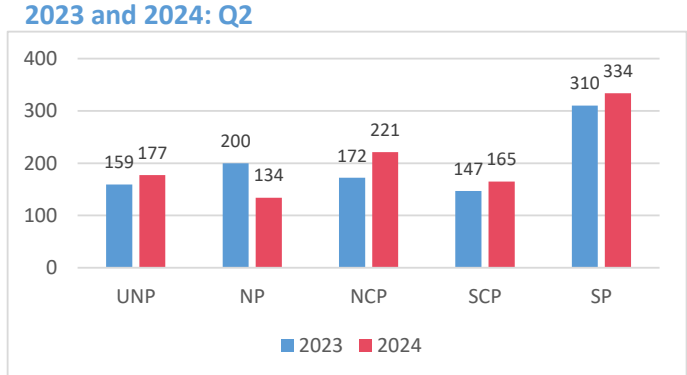

Investigated Cases

Q2 2024

Northern Division: 532 Southern Division: 499

Closed Cases

Q2 2024

Northern Division: 192 Southern Division: 218

Cases sent for Prosecution

Q2 2024