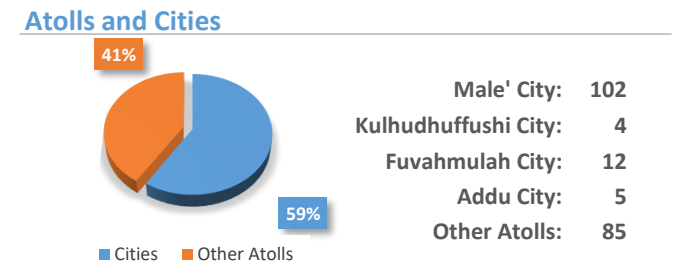

Investigated Cases

Q2 2024

Northern Division: 532 Southern Division: 499

Closed Cases

Q2 2024

Northern Division: 192 Southern Division: 218

Cases sent for Prosecution

Q2 2024

Northern Division: 40 Southern Division: 66

Domestic Violence

Q2 2024

63 Cases
Investigated

13 Detained

4 Cases forwarded to PG

Male' City: 31

Addu City: 6