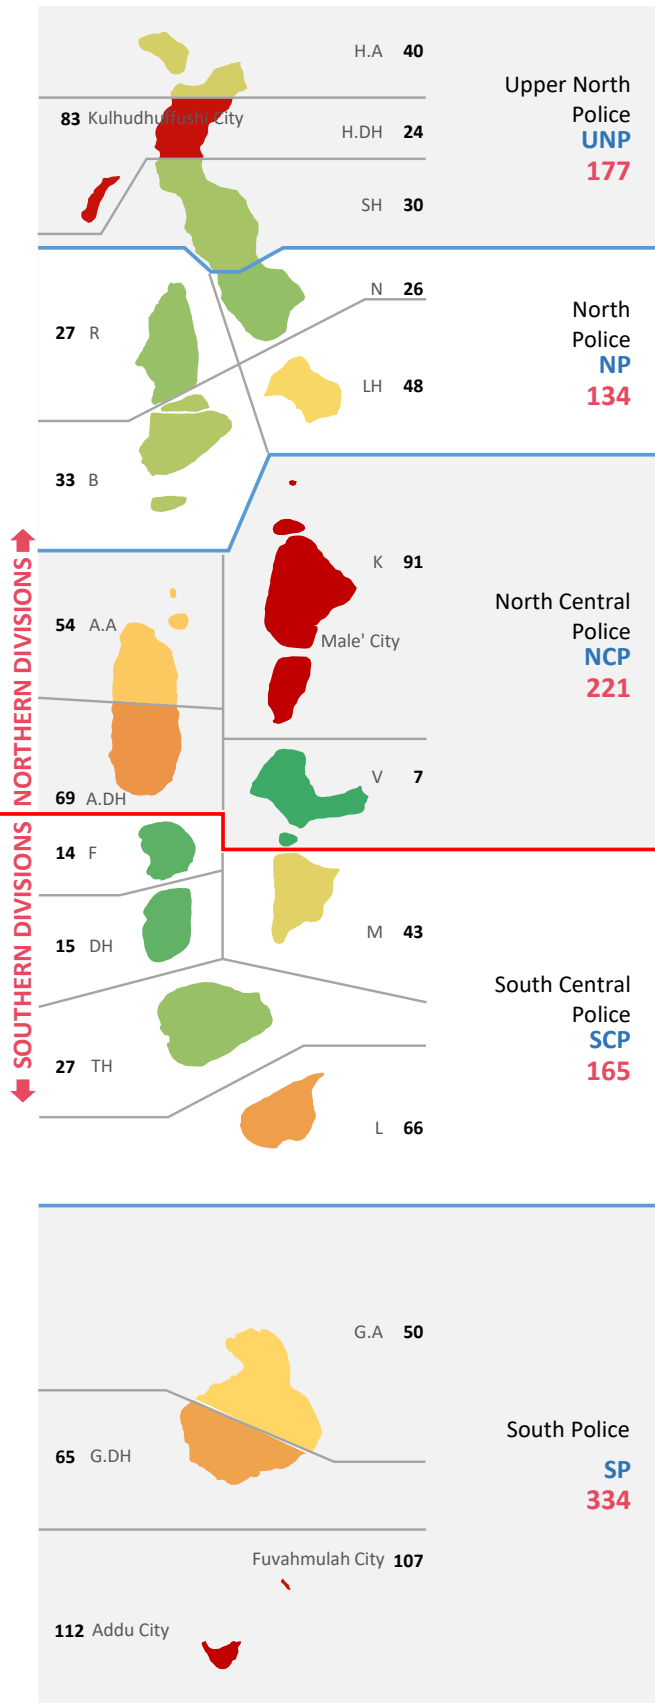

Investigated Cases

Q2 2024

Northern Division: 532 Southern Division: 499

Closed Cases

Q2 2024

Northern Division: 192 Southern Division: 218

Cases sent for Prosecution

Q2 2024

Northern Division: 40 Southern Division: 66

Domestic Violence

Q2 2024

63 Cases
Investigated

13 Detained

4 Cases forwarded to PG

Male' City: 31

Addu City: 6

Victims

Male' City : 33	
Addu City : 3	
Fuvahmulah City : 0	
Kulhudhuffushi City : 4	
Other Atolls : 45	
HA : 3	ADH : 4
HDH : 2	V : 2
SH : 1	M : 2
N : 3	F : 2
R : 3	DH : 1
B : 1	TH : 4
LH : 2	L : 2
K : 3	GA : 2
AA : 6	GDH : 2

Addu City: 7

Fuvahmulah City: 4

Kulhudhuffushi City: 7

Other Atolls: 6

Heavy Vehicles

3

Pedestrians

15