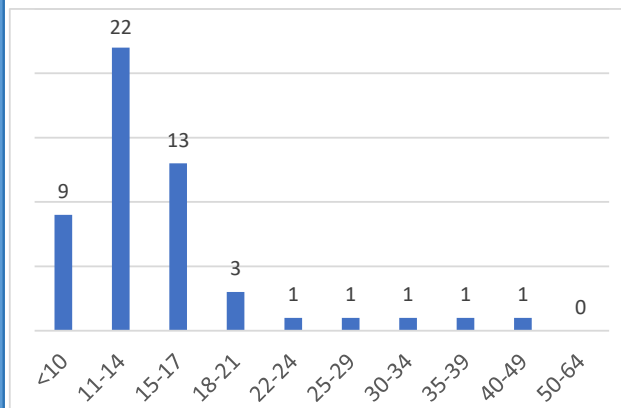

Victims

Male' City : 33	
Addu City : 3	
Fuvahmulah City : 0	
Kulhudhuffushi City : 4	
Other Atolls : 45	
HA : 3	ADH : 4
HDH : 2	V : 2
SH : 1	M : 2
N : 3	F : 2
R : 3	DH : 1
B : 1	TH : 4
LH : 2	L : 2
K : 3	GA : 2
AA : 6	GDH : 2

38 Female
14 Male