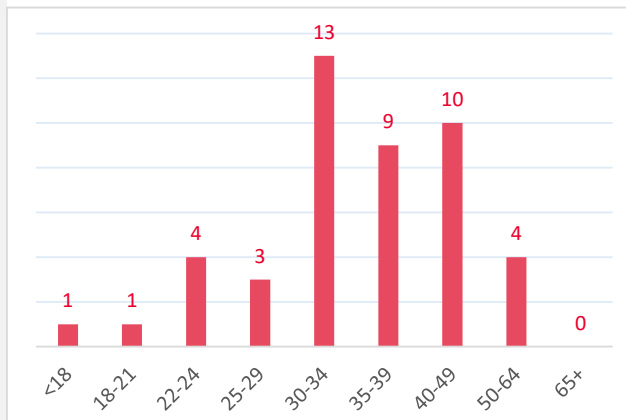

Northern Division: 40 Southern Division: 66

Domestic Violence

Q2 2024

63 Cases
Investigated

13 Detained

4 Cases forwarded to PG

Male' City: 31

Addu City: 6

Fuvahmulah City: 4

Kulhudhuffushi City: 5

25

Cases involving family members

38

Cases involving spouse

Reported	180
Logged	63
Closed	65
PG	4
Detained	13

Offender Ages

Victims

81% Female
19% Male

Sexual Offences

Q2 2024

85 Cases
Investigated

Rape	4
Sexual assault	14
Prostitution	3
Sexual Harassment	9
Other sexual offences	52

Reported	138	PG	13
Logged	85	Detained	29
Closed	82		