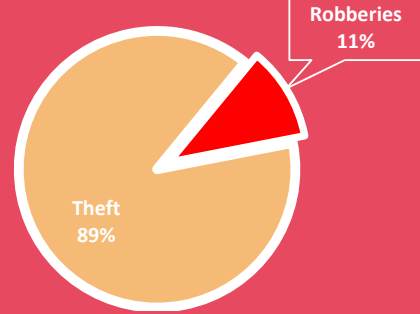

38 Female
14 Male

Theft, Robbery & Burglary

Q2 2024

1050 Cases Investigated

Investigated

Male' City: 883
 Addu City: 25
 Fuvahmulah City: 26
 Kulhudhuffushi City: 16
 Other Atolls: 100

Reported	2302
Logged	1050
Closed	935
PG	24
Detained	267