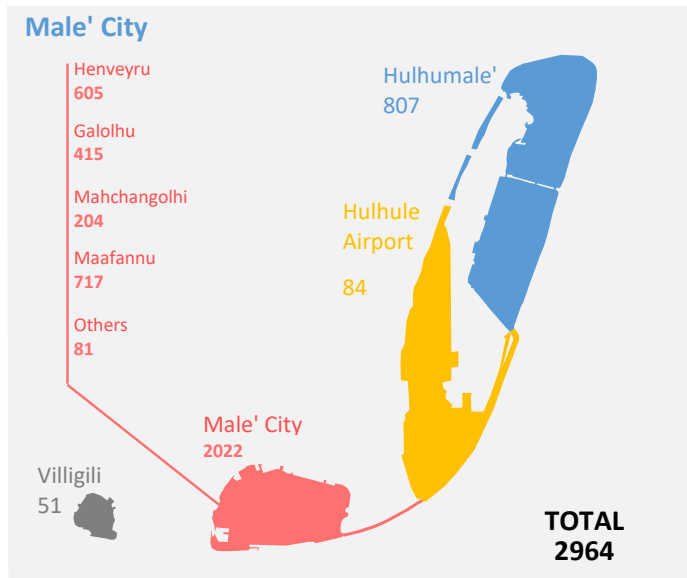

Investigated Cases

Q2 2024

Northern Division: 532 Southern Division: 499

Closed Cases

Q2 2024

Northern Division: 192 Southern Division: 218

Cases sent for Prosecution

Q2 2024

Northern Division: 40 Southern Division: 66

Domestic Violence

Q2 2024

63 Cases
Investigated

13 Detained

4 Cases forwarded to PG

Male' City: 31

Addu City: 6

Addu City: 7

Fuvahmulah City: 4

Kulhudhuffushi City: 7

Other Atolls: 6

Heavy Vehicles

3

Pedestrians

15