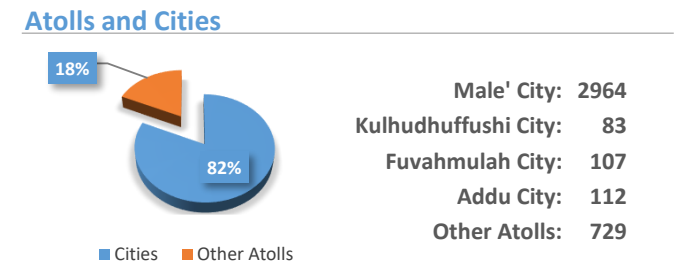

Investigated Cases

Q2 2024

Northern Division: 532 Southern Division: 499

Closed Cases

Q2 2024

Northern Division: 192 Southern Division: 218

Cases sent for Prosecution

Q2 2024