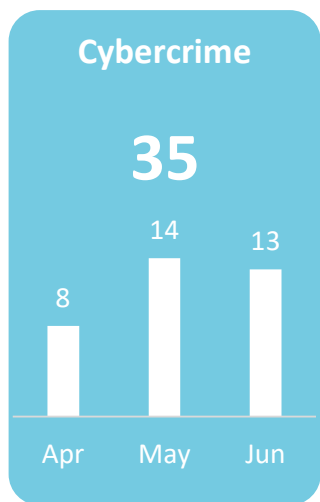

Cybercrime, Counterfeiting, Forgery, Embezzlement & Blackmailing

Q2 2024

Threats 161 Cases Investigated

Death Threats	32
Threats over SMS	4
Threats over Phone	6
Threats using weapons	10
Threats to property	4
Blackmailing using nudes	19
Threats over Internet	1
Threats using other means	84
Threatening a Police officer	1

Reported	457
Logged	161
Closed	128
PG	3
Detained	24