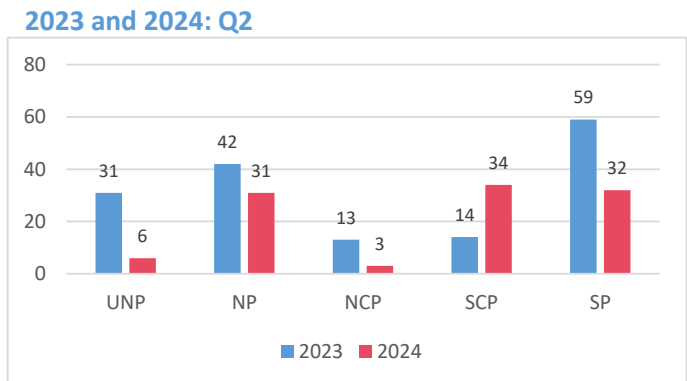

Investigated Cases

Q2 2024

Northern Division: 532 Southern Division: 499

Closed Cases

Q2 2024

Northern Division: 192 Southern Division: 218

Cases sent for Prosecution

Q2 2024

Northern Division: 40 Southern Division: 66

Domestic Violence

Q2 2024

63 Cases
Investigated

13 Detained

4 Cases forwarded to PG

Male' City: 31

Addu City: 6