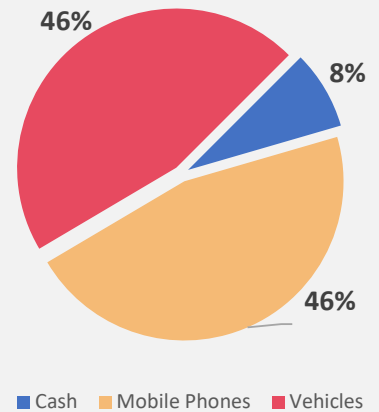

38 Female
14 Male

Theft, Robbery & Burglary

Q2 2024

1050 Cases Investigated

Investigated

Male' City: 883
 Addu City: 25
 Fuvahmulah City: 26
 Kulhudhuffushi City: 16
 Other Atolls: 100

Reported	2302
Logged	1050
Closed	935
PG	24
Detained	267

Detained Theft & Robbery

Frequently Stolen

Robberies

Armed:	8
Un-armed:	109

Theft

Households:	186
Mobile Phones:	132
Cash:	24
Theft from vehicles:	91
Motorbikes stolen:	112

Burglary

Houses:	18
Shops:	29
Others:	16