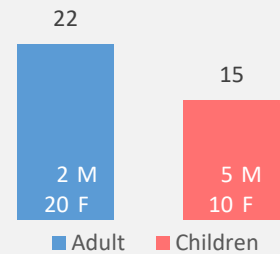

Victims

81% Female
19% Male

Sexual Offences

Q2 2024

85 Cases
Investigated

Rape	4
Sexual assault	14
Prostitution	3
Sexual Harassment	9
Other sexual offences	52

Reported	138	PG	13
Logged	85	Detained	29
Closed	82		