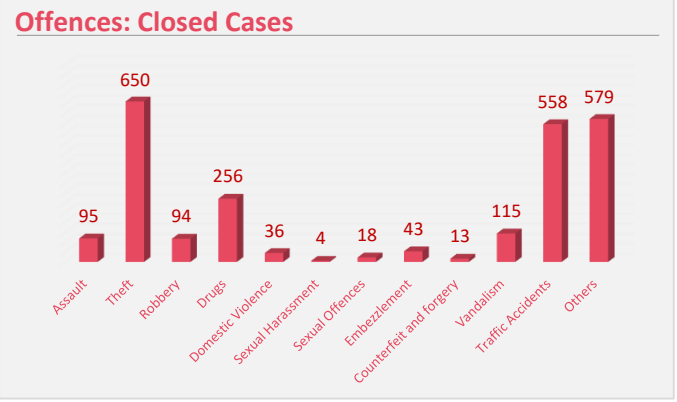

Data Verification: Ali Naseer, Ahmed Niushad, Ahmed Idham

Data Automation: Abdulla Shafiu

Graphics and Layout: Shafee Shafeeq

Cover Design: Ahmed Niushad

Table of Contents

- Investigation 4
- Closed Cases 5
- Cases sent to PG 6
- Domestic Violence 7
- Theft, Robbery and Burglary 8
- Road Accidents 9
- Cybercrime, Counterfeiting and Forgery 10
- Crimes against Children 11
- Assault 12
- Drugs 13

Investigated Cases

Q2 2024

Northern Division: 532 Southern Division: 499

Closed Cases

Q2 2024

Northern Division: 192 Southern Division: 218

Cases sent for Prosecution

Q2 2024

Northern Division: 40 Southern Division: 66

Domestic Violence

Q2 2024

63 Cases
Investigated

13 Detained

4 Cases forwarded to PG

Male' City: 31

Addu City: 6