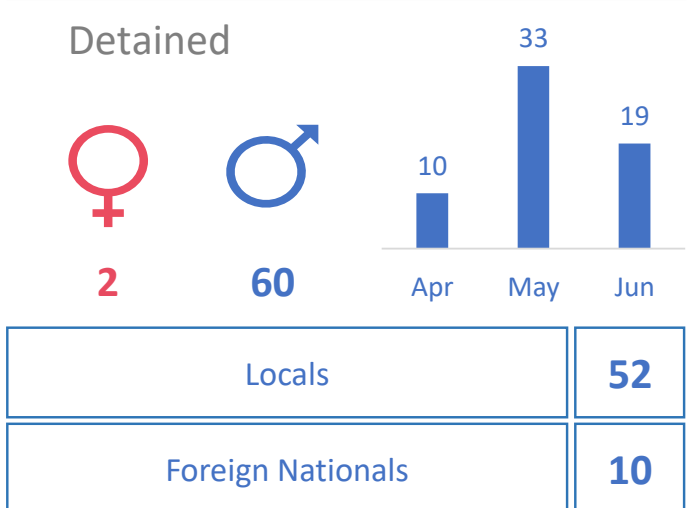

Domestic Violence

Victims

■ Children ■ Male (adults)
■ Female (adults)

Cases: Child victims

Assault	15
Blackmail	4
Drugs	0
Domestic Violence	18
Threats	3
Sexual Harassment	0
Pornography	3
Sexual Offences	56
Bullying	2
Suicides: Attempted	2

Physical Assault

Q2 2024

Drugs

Q2 2024

CRIME STATISTICS

Q2,2024

1 APR - 30 JUN

Maldives Police Service
Data Analytics (DTA)
Male' Republic of Maldives