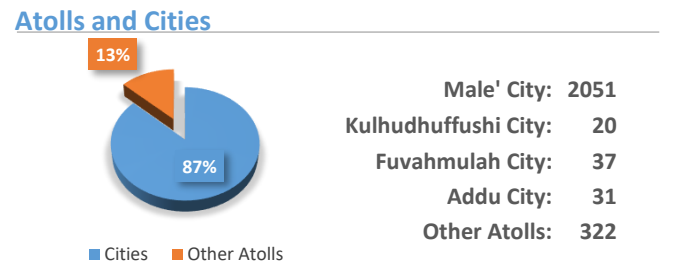

Investigated Cases

Q2 2024

Northern Division: 532 Southern Division: 499

Closed Cases

Q2 2024

Northern Division: 192 Southern Division: 218

Cases sent for Prosecution

Q2 2024

Northern Division: 40 Southern Division: 66

Domestic Violence

Q2 2024

63 Cases
Investigated

13 Detained

4 Cases forwarded to PG

Male' City: 31

Addu City: 6