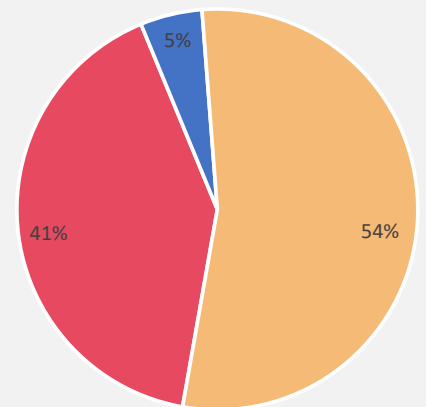

Child Victims

Age

Assault

<6	1
6-10	1
11-14	8
15-17	5

Sexual Offences

<6	1
6-10	8
11-14	22
15-17	13

Domestic Violence

<6	2
6-10	7
11-14	4
15-17	2

Bullying

15-17	2

Sexual Harassment

6-10	0
15-17	0

Pornography

<6	1
15-17	3

Suicides: Attempted

11-14	0
15-17	2

Threats

11-14	4
15-17	0

Blackmail

11-14	1
15-17	3

Sexual Offences

Child Victims

Reported	269
Logged	145
Closed	0
PG	0
Detained	11

Domestic Violence

Victims

■ Children ■ Male (adults)
■ Female (adults)

Cases: Child victims

Assault	15
Blackmail	4
Drugs	0
Domestic Violence	18
Threats	3
Sexual Harassment	0
Pornography	3
Sexual Offences	56
Bullying	2
Suicides: Attempted	2