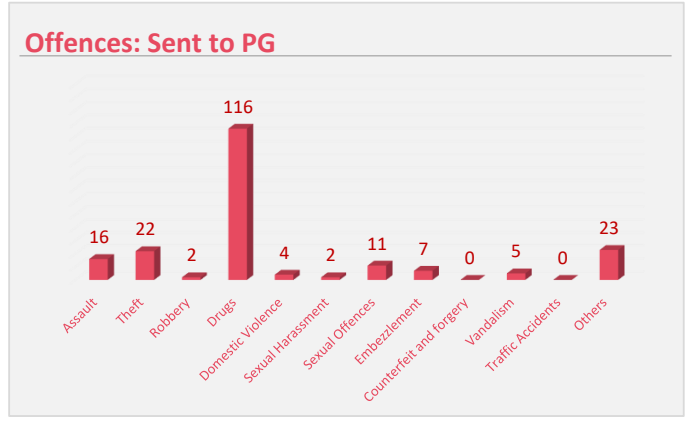

Data Verification: Ali Naseer, Ahmed Niushad, Ahmed Idham

Data Automation: Abdulla Shafiu

Graphics and Layout: Shafee Shafeeq

Cover Design: Ahmed Niushad

Table of Contents

- Investigation 4
- Closed Cases 5
- Cases sent to PG 6
- Domestic Violence 7
- Theft, Robbery and Burglary 8
- Road Accidents 9
- Cybercrime, Counterfeiting and Forgery 10
- Crimes against Children 11
- Assault 12
- Drugs 13

Investigated Cases

Q2 2024

Northern Division: 532 Southern Division: 499

Closed Cases

Q2 2024

Northern Division: 192 Southern Division: 218

Cases sent for Prosecution

Q2 2024

Northern Division: 40 Southern Division: 66

Domestic Violence

Q2 2024

63 Cases
Investigated

13 Detained

4 Cases forwarded to PG

Male' City: 31

Addu City: 6