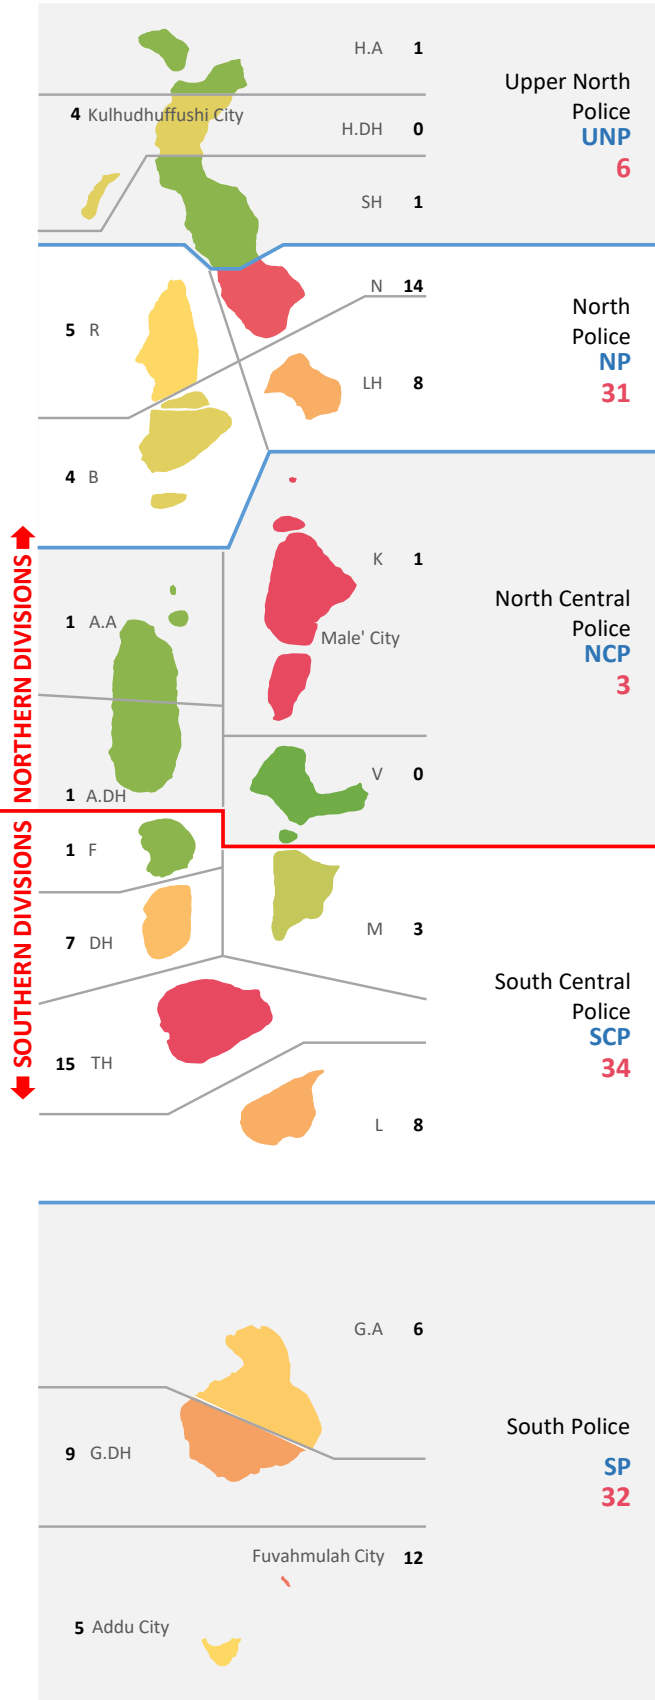

Investigated Cases

Q2 2024

Northern Division: 532 Southern Division: 499

Closed Cases

Q2 2024

Northern Division: 192 Southern Division: 218

Cases sent for Prosecution

Q2 2024

Northern Division: 40 Southern Division: 66

Domestic Violence

Q2 2024

63 Cases
Investigated

13 Detained

4 Cases forwarded to PG

Male' City: 31

Addu City: 6

Victims

Male' City : 33	
Addu City : 3	
Fuvahmulah City : 0	
Kulhudhuffushi City : 4	
Other Atolls : 45	
HA : 3	ADH : 4
HDH : 2	V : 2
SH : 1	M : 2
N : 3	F : 2
R : 3	DH : 1
B : 1	TH : 4
LH : 2	L : 2
K : 3	GA : 2
AA : 6	GDH : 2

Addu City: 7

Fuvahmulah City: 4

Kulhudhuffushi City: 7

Other Atolls: 6

Heavy Vehicles

3

Pedestrians

15