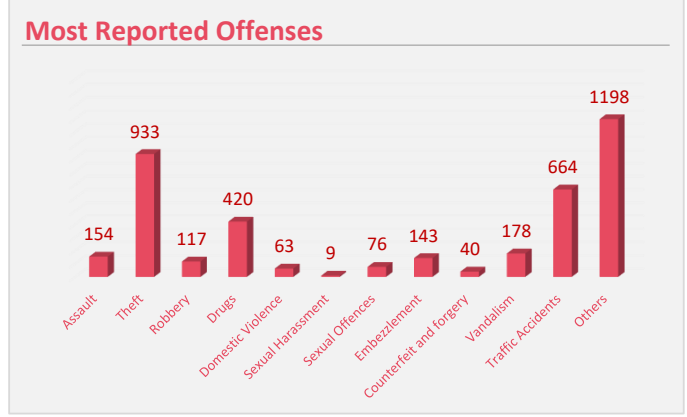

Data Verification: Ali Naseer, Ahmed Niushad, Ahmed Idham

Data Automation: Abdulla Shafiu

Graphics and Layout: Shafee Shafeeq

Cover Design: Ahmed Niushad

Table of Contents

- Investigation 4
- Closed Cases 5
- Cases sent to PG 6
- Domestic Violence 7
- Theft, Robbery and Burglary 8
- Road Accidents 9
- Cybercrime, Counterfeiting and Forgery 10
- Crimes against Children 11
- Assault 12
- Drugs 13

Investigated Cases

Q2 2024

Northern Division: 532 Southern Division: 499

Closed Cases

Q2 2024

Northern Division: 192 Southern Division: 218

Cases sent for Prosecution

Q2 2024

Northern Division: 40 Southern Division: 66

Domestic Violence

Q2 2024

63 Cases
Investigated

13 Detained

4 Cases forwarded to PG

Male' City: 31

Addu City: 6