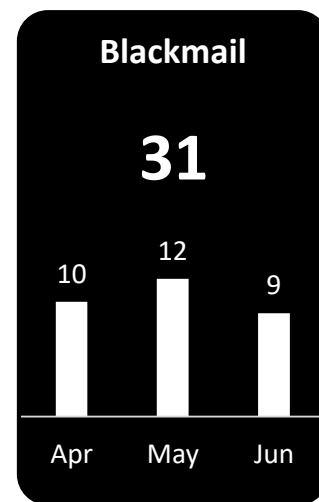

Cybercrime, Counterfeiting, Forgery, Embezzlement & Blackmailing

Q2 2024

Threats 161 Cases Investigated

Death Threats	32
Threats over SMS	4
Threats over Phone	6
Threats using weapons	10
Threats to property	4
Blackmailing using nudes	19
Threats over Internet	1
Threats using other means	84
Threatening a Police officer	1

Reported	457
Logged	161
Closed	128
PG	3
Detained	24