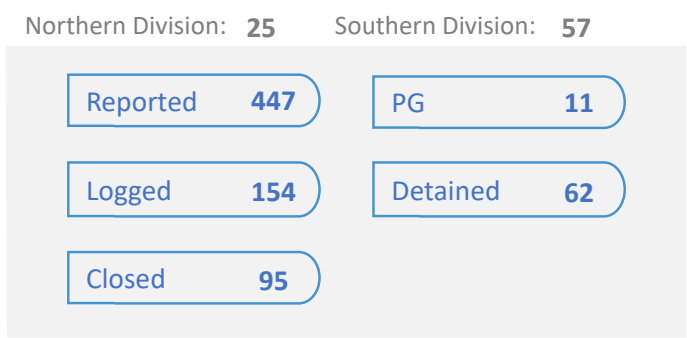

Physical Assault

Q2 2024