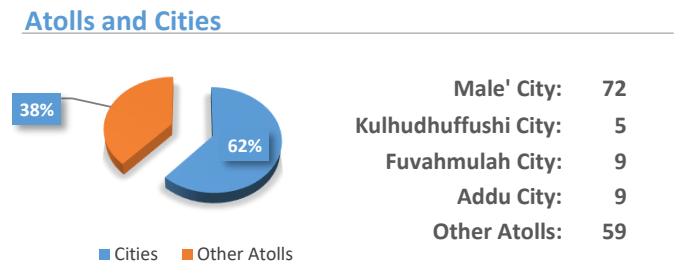

Domestic Violence

Victims

■ Children ■ Male (adults)
■ Female (adults)

Cases: Child victims

Assault	15
Blackmail	4
Drugs	0
Domestic Violence	18
Threats	3
Sexual Harassment	0
Pornography	3
Sexual Offences	56
Bullying	2
Suicides: Attempted	2

Physical Assault

Q2 2024

Drugs

Q2 2024

CRIME STATISTICS

Q2,2024

1 APR - 30 JUN

Maldives Police Service
Data Analytics (DTA)
Male' Republic of Maldives