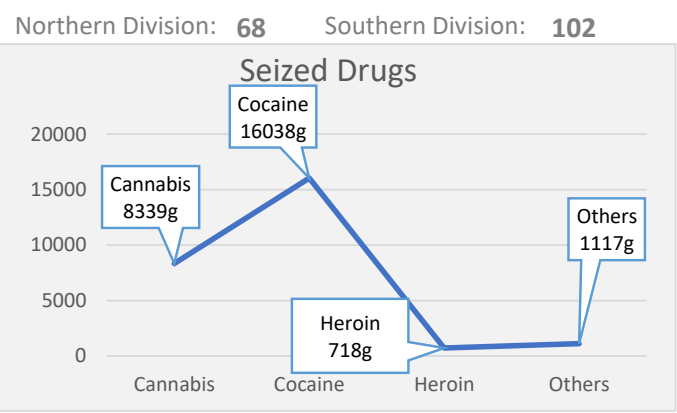

Drugs

Q2 2024