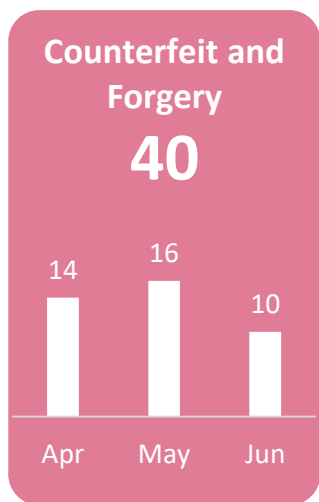

Cybercrime, Counterfeiting, Forgery, Embezzlement & Blackmailing

Q2 2024

Threats 161 Cases Investigated

Death Threats	32
Threats over SMS	4
Threats over Phone	6
Threats using weapons	10
Threats to property	4
Blackmailing using nudes	19
Threats over Internet	1
Threats using other means	84
Threatening a Police officer	1

Reported	457
Logged	161
Closed	128
PG	3
Detained	24